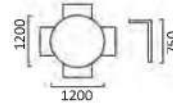

Available 2024

York 1200 Round Fixed Top Table

Pictured with Jade Chairs and Carbon PU Seats

Commercial Rated Setting

1200Diam. x 750H

Stain Options

Light Walnut

Natural