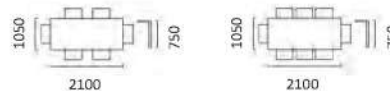

Comfortably seats 6 or 8 chairs