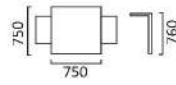

sansoms

COMMERCIAL

Tina Tables - New Stain **ETA OCT '23**

Rubberwood **Supplied Knock Down** - Commercial Rated Product

Tina 750 Square Table
750W x 750D x 760H

Tina 1200 Rectangle Table
1200W x 750D x 760H