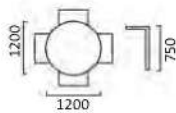

Rubberwood **Supplied Knock Down** - Commercial Rated Product

Belmont 1200 Round Fixed Top Table

Commercial Rated Setting

Pictured with Moon Chairs and Dove Fabric Seats

1200 Diameter x 750H

Fixed Top Table Stain Options