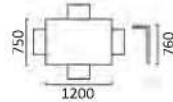

sansoms

COMMERCIAL

Tina Tables - New Stain **ETA OCT '23**

Rubberwood **Supplied Knock Down** - Commercial Rated Product

Tina 750 Square Table
750W x 750D x 760H

Tina 1200 Rectangle Table
1200W x 750D x 760H